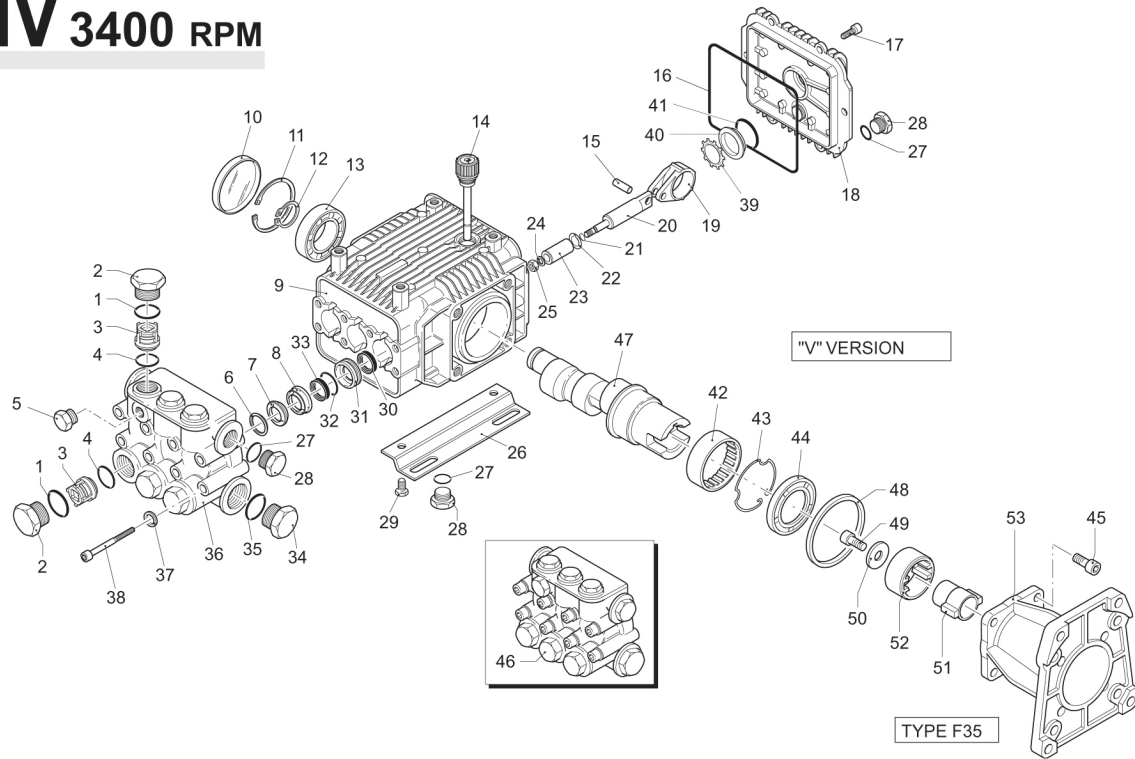

# GXMV 3400 RPM

Pos.	Code	Description	Qty.
1	960160	O-Ring	6
1	1260162	Valve cap	6
1	1260162T	Valve cap 1/4" threaded	1
1	1260163	Valve cap 1/8" threaded	1
3	1269050	Complete valve	6
4	880830	O-Ring	6
5	620301	Plug 1/8G	1
6	1780130	Support ring	3
7	1260130	High pressure packing	3
8	1780090	Piston guide	3
9	1780010	Pump body	1
10	1266740	Side cover seal	1
11	1260790	Circlip	1
12	1780550	Snap ring	1
13	1780490	Bearing	1
14	880130	Oil cap	1
15	1780050	Piston pin	3
16	1780510	O-Ring	1
17	1200430	Bolt	6
18	1789010	Complete cover	1
19	1780040	Con rod	3
20	1780060	Guiding piston	3
21	480480	O-Ring	3
22	1260091	Slinger	3
23	1780070	Piston	3
24	1260100	Piston washer	3
25	1260110	Nut	3
26	1380141	Base	2
27	740290	O-Ring	3
28	1980740	3/8" G plug	3
29	1260470	Bolt	4
30	1260460	Oil seal	3
31	1780100	Rear piston guide	3
32	770260	O-Ring	3
33	1260440	Low pressure seal	3
34	820361	Brass plug 1/2G	1
35	180101	O-Ring	1
36	1780380	Head	1
37	1381550	Washer	8
38	1322730	Head bolt	8
39	1260430	Snap ring	1
40	1260250	Oil sight glass	1
41	1140450	O-Ring	1

Pos.	Code	Description	Qty.
42	1321190	Bearing	1
43	1321080	Snap ring	1
44	480671	Oil seal	1
45	180030	Bolt	4
46	1789200	Complete pump head	1
47	1781010	Hollow shaft	1
48	1780430	Bushing	1
49	620440	Bolt	1
50	2280450	Washer	1
51	2280410	Coupling	1
52	2280420	Coupling snap ring	1
53	2280430	Gas engine flange	1

## Legend

Ø15  
GXMV4G30

## Special Parts

Code	Description	Qty.
2776	Viton water seals Ø15	1