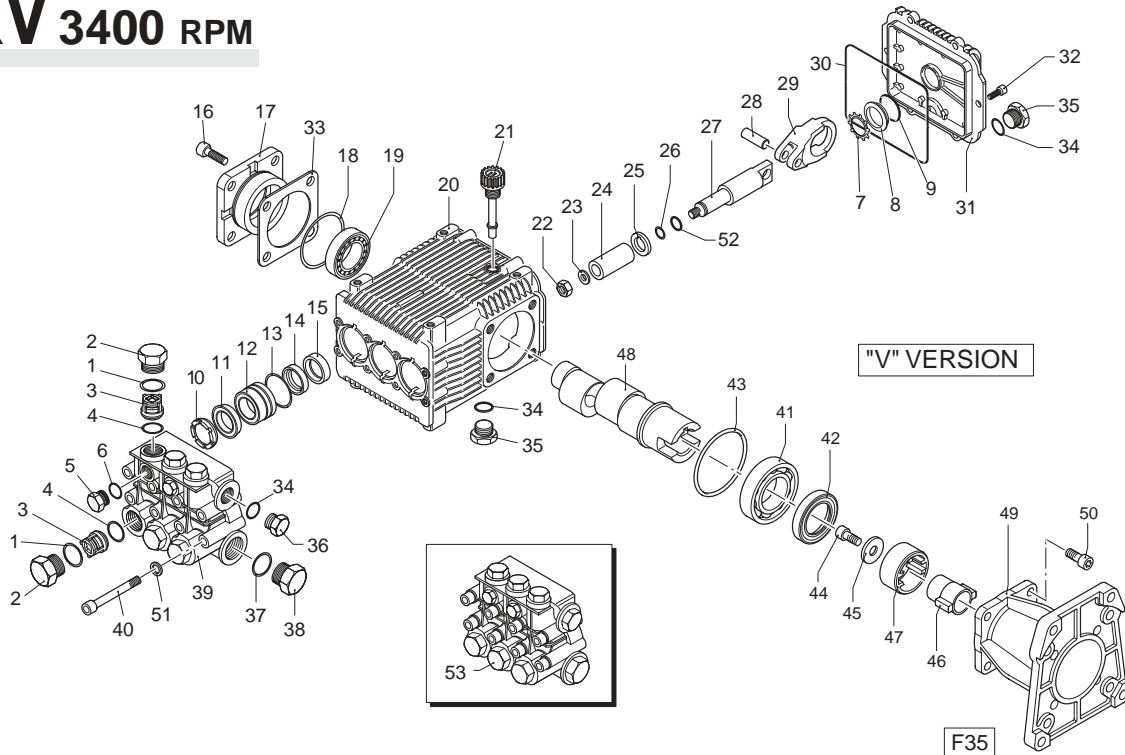

# GRKV 3400 RPM

Pos.	Code	Description	Qty.
1	960160	O-Ring	6
1	960090	Brass valve cap(478 in/lbs)	6
1	960850	S.S. valve cap (478 in/lbs)	6
1	960090T	Brass valve cap 1/4" threaded	1
1	960850T	SS valve cap 1/4" threaded	1
3	889052	Complete valve	6
4	880830	O-Ring	6
5	880581	Plug 1/4" G (brass)	2
5	1380690	Plug 1/4" G (nickel plated)	2
6	820510	O-Ring	2
7	1260430	Snap ring	1
8	1260250	Oil sight glass	1
9	1140450	O-Ring	1
10	960110	Support ring	3
11	880320	High pressure packing	3
12	1380090	Piston guide	3
13	961240	O-Ring	3
14	880330	Low pressure seal	3
15	1383130	Oil seal	3
16	850370	Bolt (217 in/lbs)	4
17	1380050	Bearing support	1
18	640030	O-Ring	1
19	2280240	Bearing	1
20	1382770	Pump housing	1
21	880130	Vented oil cap	1
22	962010	Nut (106 in/lbs)	3
23	962000	Washer	3
24	1380940	Piston	3
25	1380950	Washer	3
26	600180	O-Ring	3
27	1380920	Piston rod	3
28	1380060	Piston rod pin	3
29	1383050	Aluminum con-rod	3
29	1383020	Bronze con-rod	3
30	1780510	O-Ring	1
31	1789010	Rear cover	1
32	1343510	Bolt (89 in/lbs)	6
33	1380120	0.10mm shim	1-3
33	1380130	0.20mm shim	1-3
33	1380530	0.25mm shim	1-3
33	1382810	0.05mm shim	1-3
34	740290	O-Ring	3
35	1980740	3/8" G plug	2

Pos.	Code	Description	Qty.
36	1980740	3/8" G plug Brass	1
36	1981180	3/8" G plug NP	1
37	180101	O-Ring	1
38	820361	Plug 1/2" Brass	1
38	960870	Plug 1/2" NP	1
39	1381071	Brass pump head	1
39	1381070	Nickel plated pump head	1
40	820150	Head bolt (217 in/lbs)	8
41	1380320	Bearing	1
42	621170	Oil seal	1
43	1380220	O-Ring	1
44	620440	Screw	1
45	2280450	Washer	1
46	2280410	Coupling	1
47	2280420	Coupling snap ring	1
48	2280440	Hollow shaft Ø 1"	1
49	2280430	Gas engine flange	1
50	180030	Bolt (217 in/lbs)	4
51	1381850	Washer	8
52	1080401	Back-up ring	3
53	1389232	Pump head assembly	1
53	1389224	Pump head assembly	1

## Legend

Ø18	Ø18
For ○	For □
GRKV4G30A	GRKV4G35H
GRKV4G32	

## Special Parts

Code	Description	Qty.
2809	Viton water seals Ø18	1