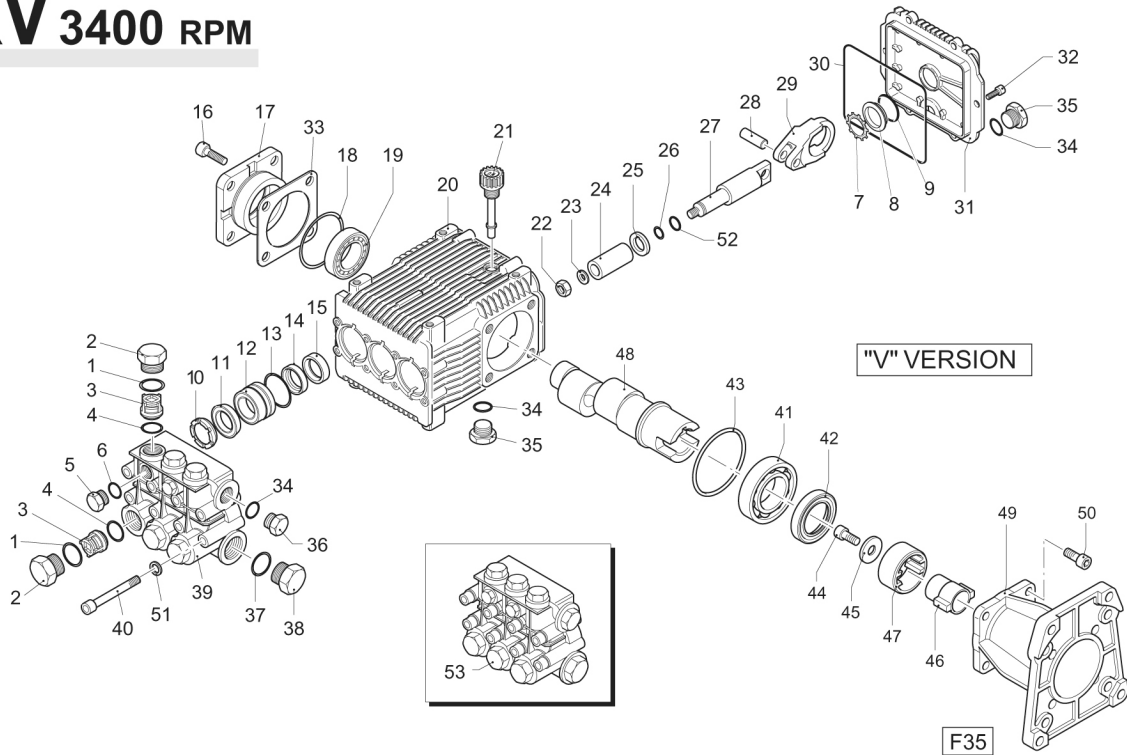

# GRKV 3400 RPM

Pos.	Code	Description	Qty.
1	960160	O-Ring	6
1	960090	Brass valve cap(478 in/lbs)○	6
1	960850	S.S. valve cap (478 in/lbs)□	6
1	960090T	Brass valve cap 1/4" threaded	1
1	960850T	SS valve cap 1/4" threaded	1
3	889052	Complete valve	6
4	880830	O-Ring	6
5	880581	Plug 1/4" G (brass)	○ 2
5	1380690	Plug 1/4" G (nickel plated)	□ 2
6	820510	O-Ring	2
7	1260430	Snap ring	1
8	1260250	Oil sight glass	1
9	1140450	O-Ring	1
10	960110	Support ring	3
11	880320	High pressure packing	3
12	1380090	Piston guide	3
13	961240	O-Ring	3
14	880330	Low pressure seal	3
15	1383130	Oil seal	3
16	850370	Bolt (217 in/lbs)	4
17	1380050	Bearing support	1
18	640030	O-Ring	1
19	2280240	Bearing	1
20	1382770	Pump housing	1
21	880130	Vented oil cap	1
22	962010	Nut (106 in/lbs)	3
23	962000	Washer	3
24	1380940	Piston	3
25	1380950	Washer	3
26	600180	O-Ring	3
27	1380920	Piston rod	3
28	1380060	Piston rod pin	3
29	1383050	Aluminum con-rod	3
29	1383020	Bronze con-rod	3
30	1780510	O-Ring	1
31	1789010	Rear cover	1
32	1343510	Bolt (89 in/lbs)	6
33	1380120	0.10mm shim	1-3
33	1380130	0.20mm shim	1-3
33	1380530	0.25mm shim	1-3
33	1382810	0.05mm shim	1-3
34	740290	O-Ring	3
35	1980740	3/8" G plug	2

Pos.	Code	Description	Qty.
36	1980740	3/8" G plug Brass	1
36	1981180	3/8" G plug NP	1
37	180101	O-Ring	1
38	820361	Plug 1/2" Brass	○ 1
38	960870	Plug 1/2" NP	□ 1
39	1381071	Brass pump head	○ 1
39	1381070	Nickel plated pump head	□ 1
40	820150	Head bolt (217 in/lbs)	8
41	1380320	Bearing	1
42	621170	Oil seal	1
43	1380220	O-Ring	1
44	620440	Screw	1
45	2280450	Washer	1
46	2280410	Coupling	1
47	2280420	Coupling snap ring	1
48	2280440	Hollow shaft Ø 1"	1
49	2280430	Gas engine flange	1
50	180030	Bolt (217 in/lbs)	4
51	1381850	Washer	8
52	1080401	Back-up ring	3
53	1389232	Pump head assembly	○ 1
53	1389224	Pump head assembly	□ 1

## Legend

Ø18	Ø18
For ○	For □
GRKV4G30A	GRKV4G35H
GRKV4G32	

## Special Parts

Code	Description	Qty.
2809	Viton water seals Ø18	1