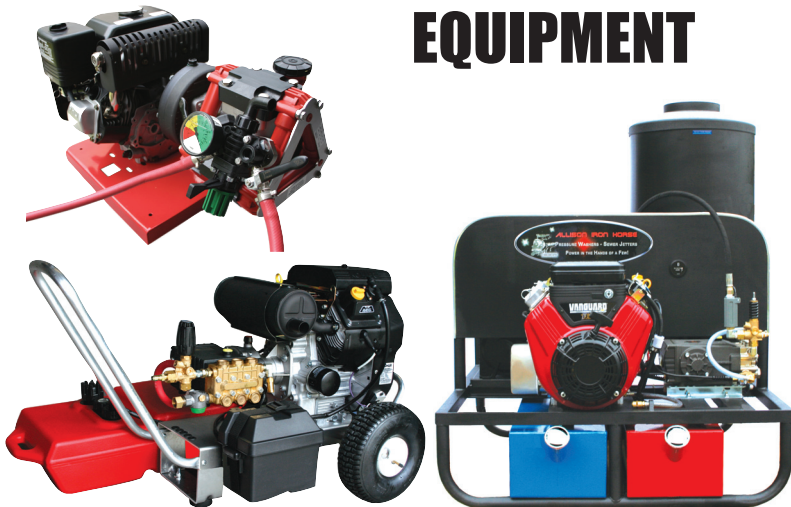

Here is what you have in your BONUS BUCK ACCOUNT

EQUIPMENT

Bonu\$Buck\$

BIG TICKET ACCESSORIES

Pick out a pump, Hosetract reel, concrete cleaner over 20" and engine that you want & reduce the SALE PRICE by another \$100.00 each by using available cash in your Bonus Buck Account