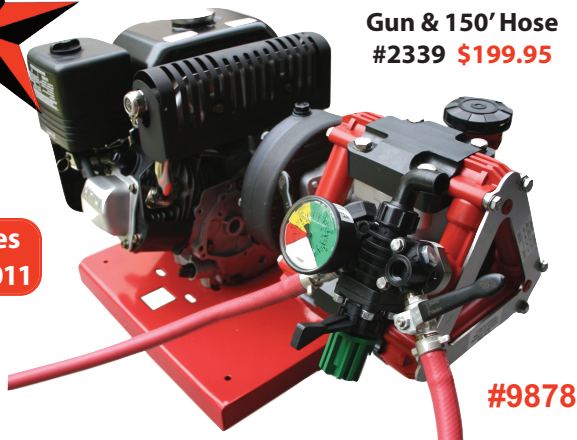

Gun & 150' Hose
#2339 $199.95

#9878

Expires
2-28-2011

**PUMPS CHLORINE
UP TO 10 GPM & UP TO 300 PSI**

Regular Price $2,695.00

Best Buy in the Industry!

~~$2,195.00~~ **$1795.00**

Don't see what you need?

**SPRAY-FLEX
LANCE**
5,000 PSI
#1692
$49.95

GUTTER SWEEP
Connects to Lance
#1814 $6.16

I am sure we have it - just Call!

**DIRT KILLER
PREMIUM
HI-LO's**
4.0 #1686
4.5 #1687
5.5 #1688
$39.95

**6,000 PSI
Ball Valve**
3/8"
316 Stainless
#1667
$41.95