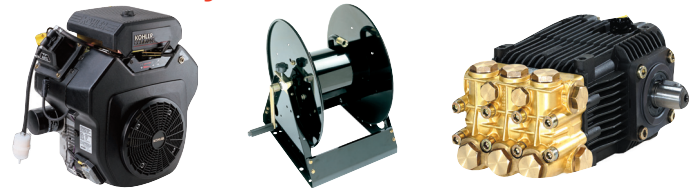

CHEMICAL

You can pay for up to 25% of any chemical in this flyer or our on-line catalog with the available money in your Bonus Buck Account even though it is already on sale for $10.00 off per drum kit!