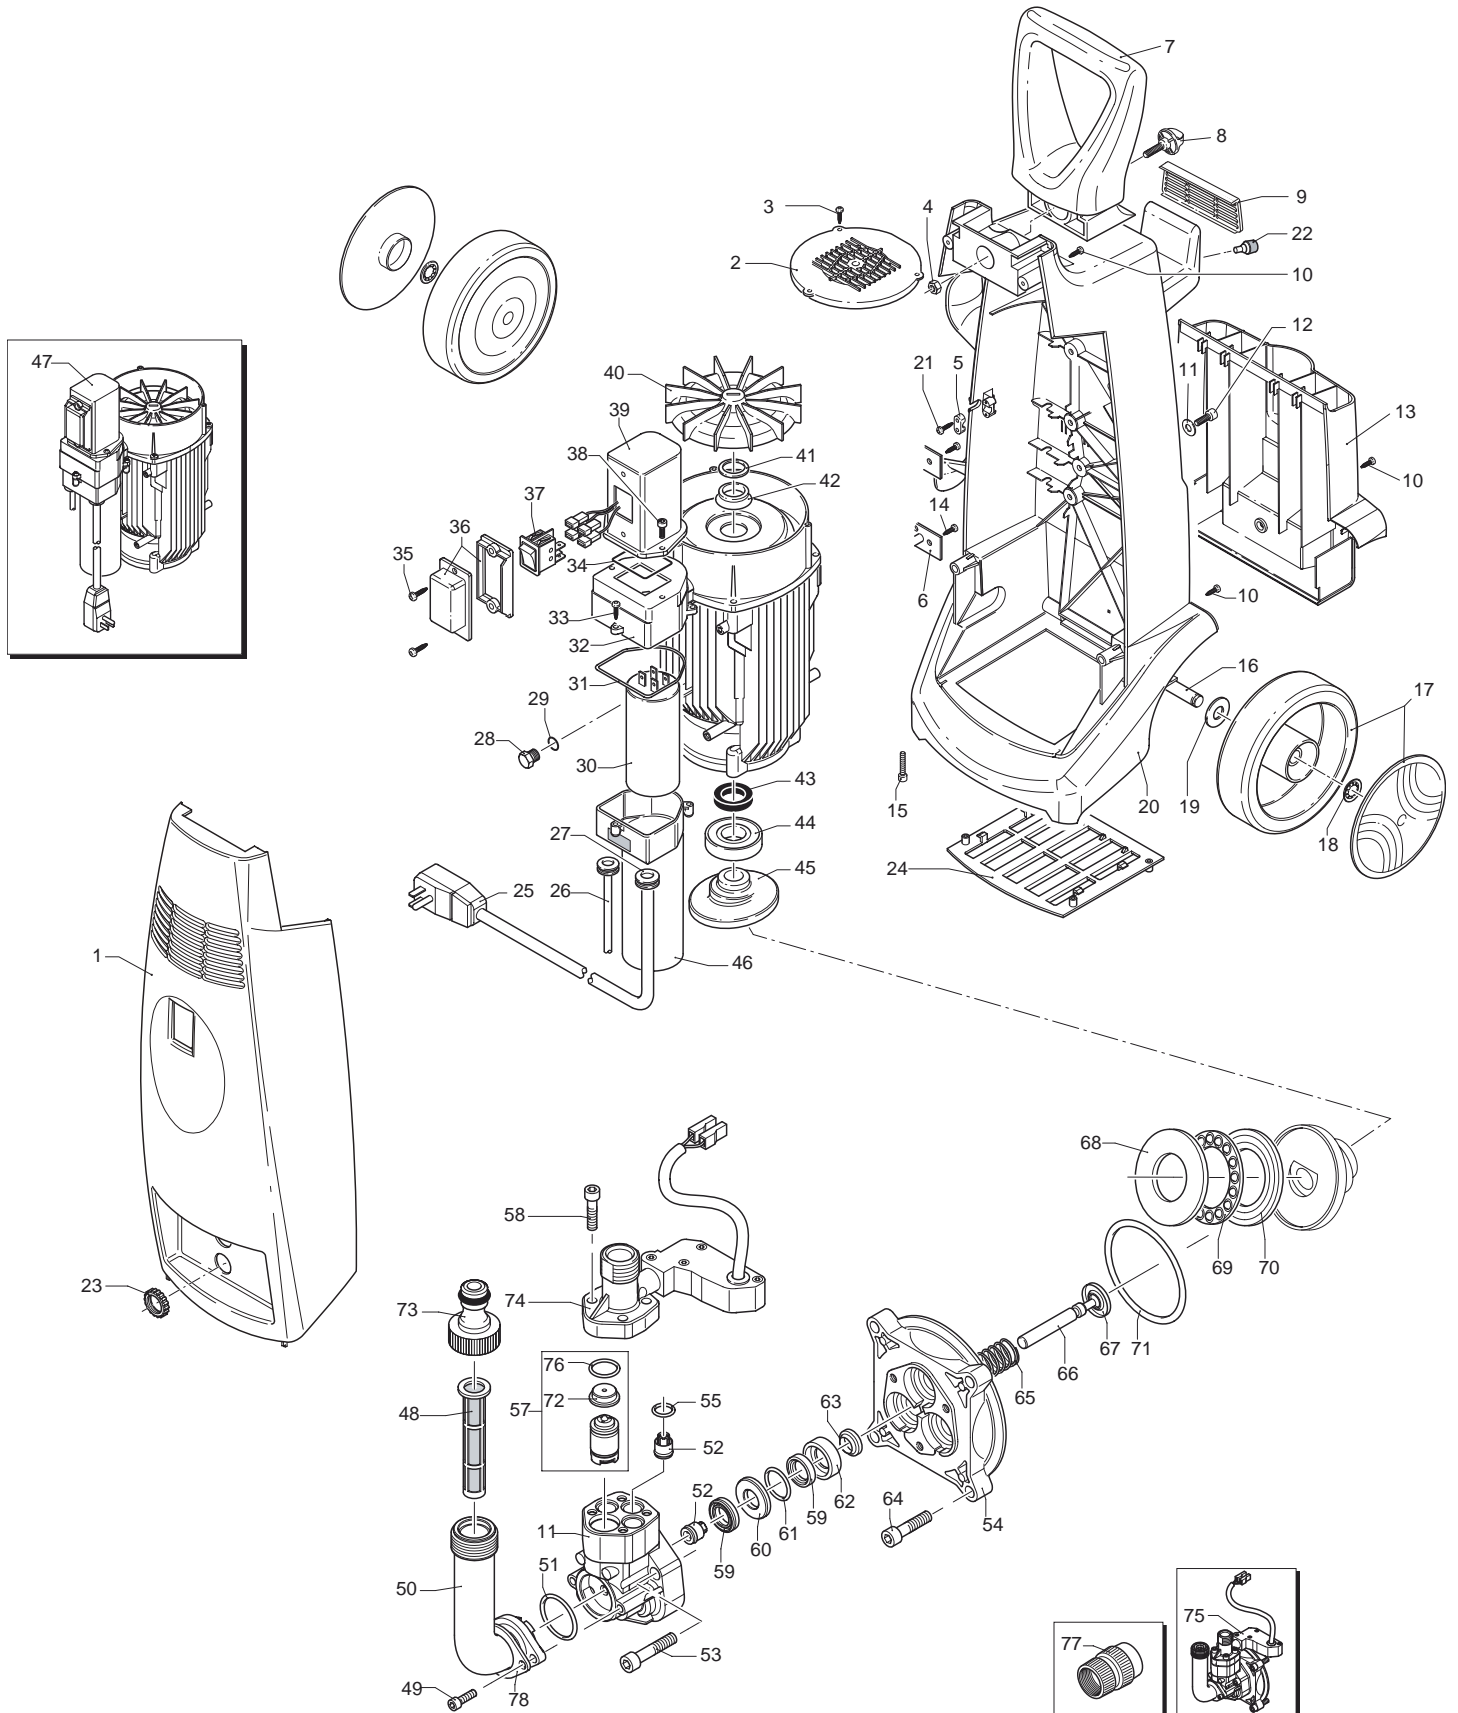

# Extreme / TSS

# Extreme / TSS

Pos.	Code	Description	Qty.
1	2180030	Ant. case - offset inlet holes	1
	2180610	Ant. Casing - inline inlet holes	1
2	1680191	Fan housing	1
3	1261570	Screw	3
4	390440	Nut	1
5	1263020	Cable clip	1
6	2180070	Fixing plate	2
7	2180041	Handle	1
8	2180060	Butterfly nut	1
9	2180090	Rear cover	1
10	1261560	Screw	7
11	2180300	Washer	4
12	1343510	Bolt	4
13	2180051	Accessories carrier	1
14	2020570	Screw	4
15	2200210	Bolt	4
16	2180080	Wheels axle	1
17	2180140	Driven gear	2
18	1680880	Washer	2
19	1680890	Washer	2
20	2180361	Body	1
21	2000110	Screw	2
22	2180330	Rubber feet	2
23	2180740	Ring nut	1
24	2180440	Lowercover	1
25	1463050	Cable	1
26	2021430	Wiring Cable	□ 1
27	2021480	Gromet	1
28	1682420	Oil plug	1
29	2000240	O-Ring	1
30	1683820	Capacitor 80µF	1
31	850840	O-Ring	1
32	1680033	Motor shield	1
33	1261551	Screw	3
34	1520620	O-Ring	1
35	1261570	Screw	2
36	1382030	Switch cover	1
37	1681380	Switch 16A	1
38	2020570	Bolt	2
39	2021362	Switch box	1
40	1680251	Fan	1
41	2020850	Washer	1
42	1340350	Seal ring	1
43	840020	Seal ring	1
44	1682110	Bearing	1
45	1680170	Wobble plate	1
46	2020343	Capacitor box	□ 1
47	4149	Electric motor	□ 1
48	1260660	Inlet filter	1
49	2101000	Bolt	2
50	2100630	Inlet fitting	1
51	550350	O-Ring	1
52	2109051	Complete valve	6
53	850850	Bolt	3
54	2020120	Piston guide	1
55	880840	O-Ring	3
56	2100551	Pump head	1
57	2029027	Safety valve	1
58	1260760	Bolt	4
59	2200140	Seal	6
60	2020040	Seal support ring	3
61	2021740	O-Ring	3
62	2020030	Bushing	3
63	1683500	Seal ring	3
64	2200210	Bolt	4
65	2020150	Spring	3
66	2020130	Piston	3

Pos.	Code	Description	Qty.
67	2020140	Spring plate	3
68	1680340	Thrust bearing	1
69	1461770	Complete cage	1
70	1460070	Thrust bearing	1
71	1680680	O-Ring	1
72	2021060	Valve seat	1
73	1461470	Attachment for tap & gasket 3/4"G F	1
74	2029374	TSS assembly	□ 1
75	2029422	TSS pump assembly	□ 1
76	394280	O-Ring	1
77	40126	Suction fitting GHT (USA/Canada)	1
78	2101450	Inlet fitting plate	1