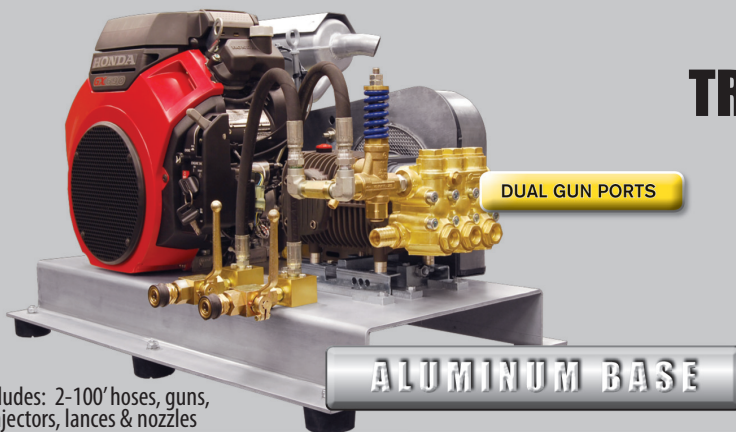

Powered by
HONDA
ENGINES

PRESSURE WASHERS
TRUCK MOUNT/BELT DRIVE

ESPEC

24 · 3000PSI

DUAL GUN PORTS

ALUMINUM BASE

Includes: 2-100' hoses, guns, injectors, lances & nozzles

DUAL PUMPER
TRUCK MOUNT SKID
8.0 GPM @ 3000 PSI
GX690 HONDA

#8030BEDP \$3395.00

ACCESSORIES,
GAS TANK & BATTERY
SOLD SEPERATELY

24 · 3000PSI

WHEN YOU PURCHASE A DRUM PAK
OF OUR 'JOB MATCHED' DETERGENT
you can get this awesome 1400 PSI
pressure washer for an incredible price.