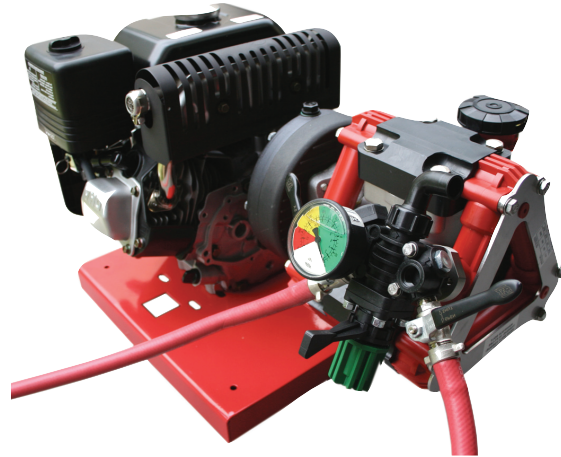

CYCLONE
BY: **ALLISON**

PUMPS CHLORINE UP TO 10 GPM & UP TO 300 PSI

Regular Price $2,695.00

Best Buy in the Industry!
$1,531.25

12 VOLT BURNER DIAGNOSTIC CENTER

It will tell you in 2 seconds what it would normally take 2 hours to figure out on your own. A very simple wiring job using the enclosed instructions will have you up and running with a complete 12 volt burner diagnostic center on your machine in 'no time flat.'