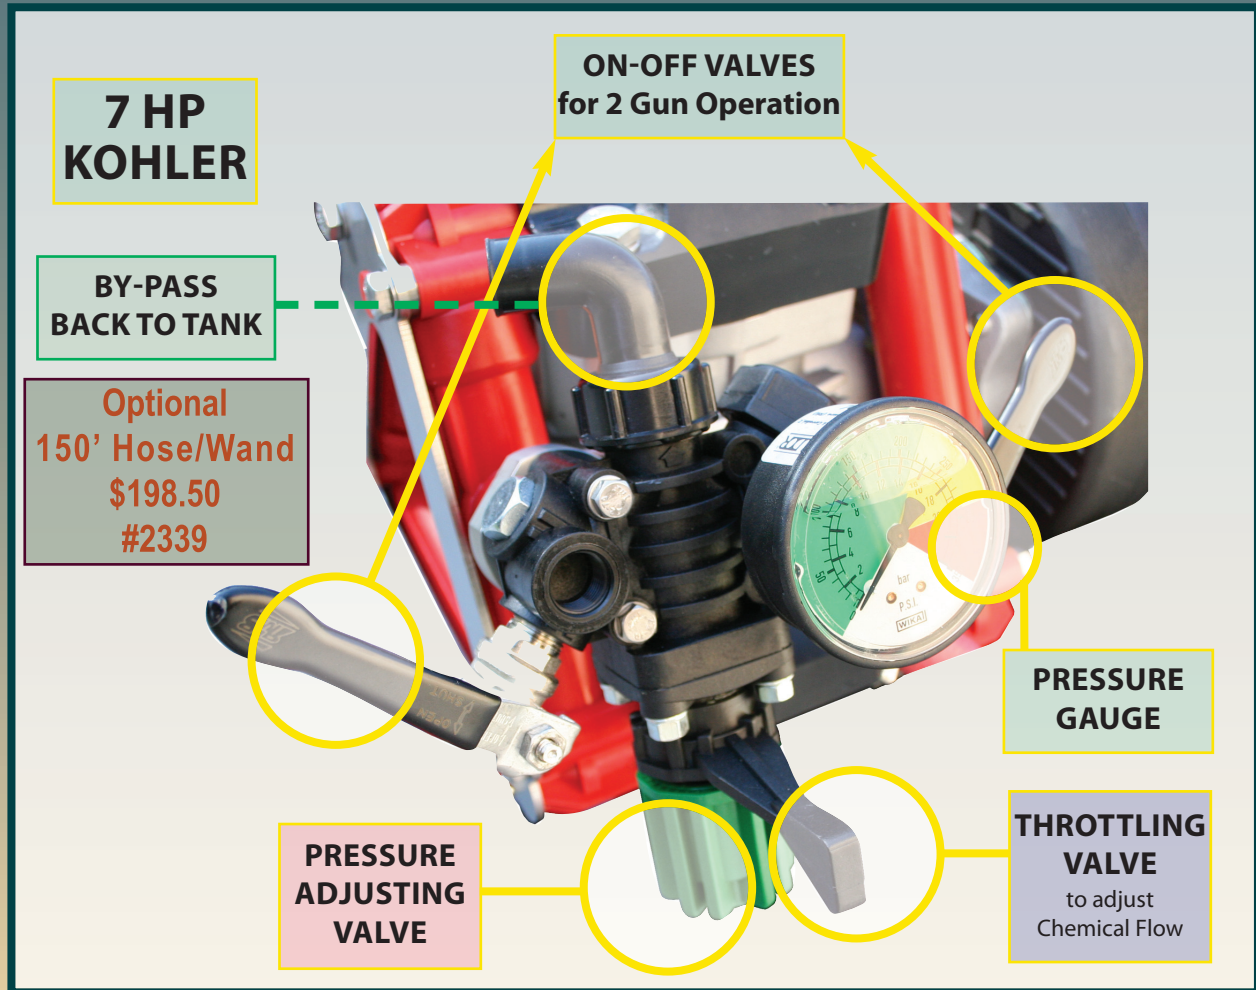

Up to 10 GPM
Up to 300 PSI

CYCLONE BY: ALLISON

**SORRY! NO TOYS ALLOWED.
...this area is for real CHLORINE PUMPERS!**

SAVE UP TO 10% ON E-MAIL/FAX ORDERS UNLESS 'NET' PRICE APPEARS