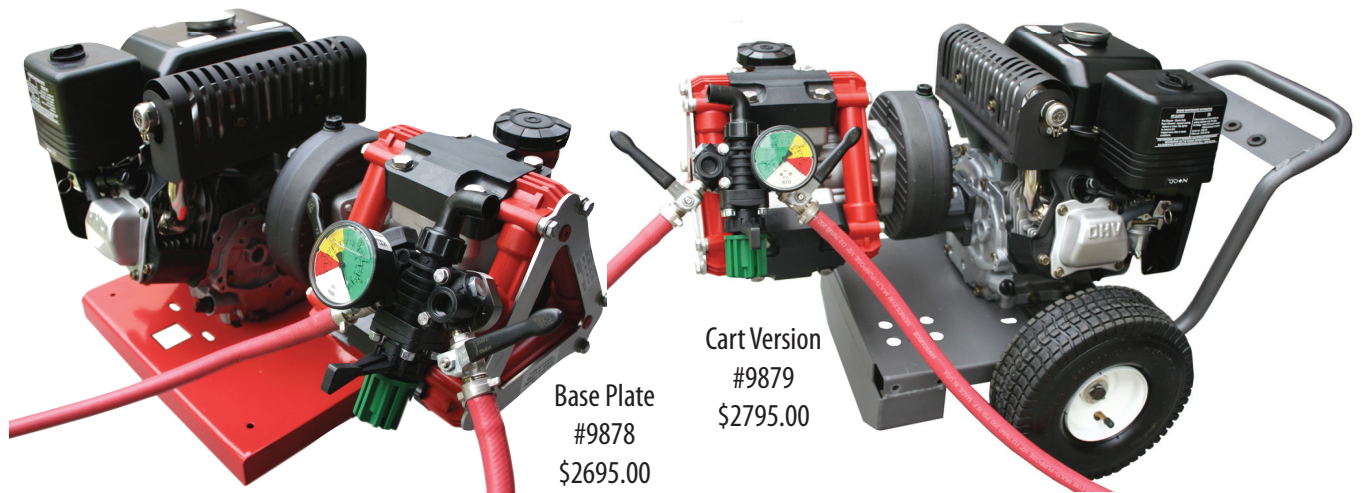

Up to 10 GPM
Up to 300 PSI

CYCLONE BY: ALLISON

**SORRY! NO TOYS ALLOWED.
...this area is for real CHLORINE PUMPERS!**

SAVE UP TO 10% ON E-MAIL/FAX ORDERS UNLESS 'NET' PRICE APPEARS