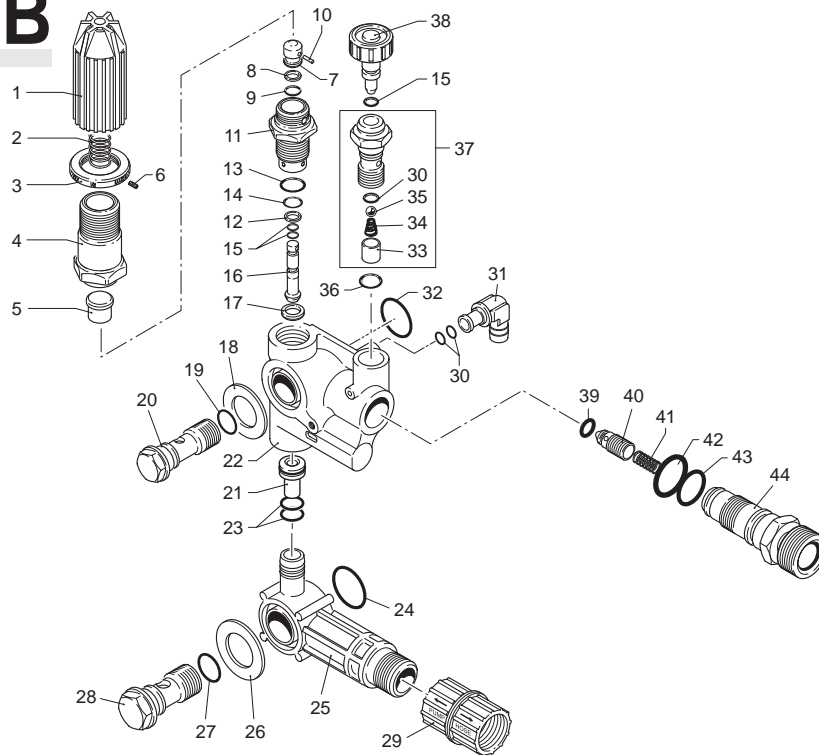

Combiset B

Pos.	Code	Description	Qty.
1	1080331	Knob	1
2	1271070	Spring	1
3	1080350	Lock nut	1
4	1080341	Spring guide	1
5	1260701	Spring plate	1
6	1080360	Set screw	1
7	1080041	Upper piston	1
8	1080401	Ring	1
9	1080250	O-Ring	1
10	1080070	Pin	1
11	1260730	Piston guide	1
12	1271170	Ring	1
13	740290	O-Ring	1
14	800560	O-Ring	1
15	1080190	O-Ring	3
16	1271160	Lower piston	1
17	1080121	By-pass seat	1
18	1260570	Washer	1
19	390080	O-Ring	2
20	1540270	Brass bolt	1
21	1540430	Steel bolt	1
22	1380570	Bushing	1
23	1271640	Valve housing	1
24	770140	O-Ring	2
25	1180140	O-Ring	1
26	1260540	Inlet fitting plastic	1
27	1265890	Inlet fitting brass	1
28	1260560	Washer	1
29	880270	O-Ring	1
30	1540260	Brass bolt	1
31	1264750	Garden hose adapter	1
32	480480	O-Ring	3
33	1260670	Detergent fitting	1
34	720030	O-Ring	1
35	1262940	Valve cage	1
36	1250270	Valve spring	1
37	1250280	Inox ball	1
38	880840	O-Ring	1
39	1269041	Injector housing	1
40	1269010	Complete knob	1
41	1460430	O-Ring	1
42	1540170	Shutter valve	1
43	1080091	Spring	1

Pos.	Code	Description	Qty.
42	394280	O-Ring	1
43	1200690	O-Ring	1
	1270090	Detergent injector	1
	1270100	Detergent injector	1
	1270140	Detergent injector	1
	1270150	Detergent injector	1

Legend

For	For
AR2940	AR2941
AR2942	AR2943
AR2945	AR2944
AR2947	AR2946