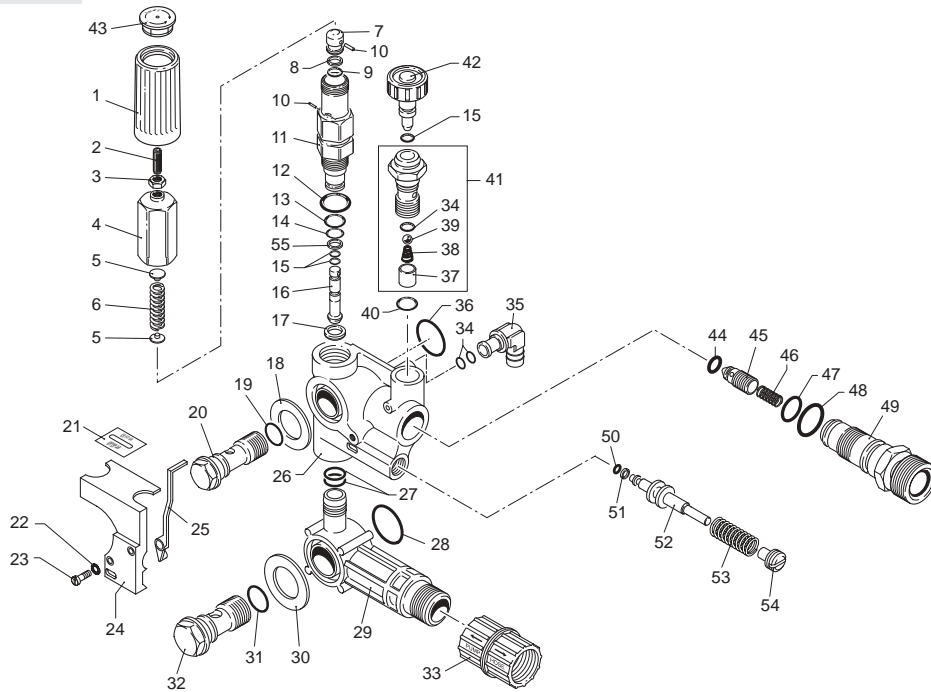

Pos.	Code	Description	Qty.	Pos.	Code	Description	Qty.
1	1981780	Knob	1	48	1269010	Complete knob	1
2	1540560	Set screw	1	49	1981770	Knob plug	1
3	1980300	Nut	1	51	1460430	O-Ring	1
4	1980390	Handle insert	1	52	1540170	Jet	1
5	1980220	Spring plate	2	53	1080091	Spring	1
6	1271070	Spring	1	54	394280	O-Ring	1
7	1080041	Upper piston	1	55	1200690	O-Ring	1
8	1080401	Ring	1	56	1270100	Detergent injector	1
9	1080250	O-Ring	1	57	1260820	O-Ring	1
10	1080070	Pin	2	58	1264070	Ring	1
11	1980210	Piston guide	1	59	1264060	Pressure gauge piston	1
12	880830	O-Ring	1	60	1264090	Pressure gauge spring	1
13	740290	O-Ring	1	61	1264080	Plug	1
14	800560	O-Ring	1	70	1271170	Ring	1
15	1080190	O-Ring	3				
16	1271160	Lower piston	1				
17	1080121	By-pass seat	1				
18	1260570	Washer	1				
19	390080	O-Ring	2				
20	1540270	Brass bolt	1				
21	1270790	Pressure scale	1				
22	395370	Lock washer	2				
23	395270	Bolt	2				
24	1260530	Pressure gauge cap	1				
25	1260520	Index	1				
26	1270080	Valve housing	1				
27	770140	O-Ring	2				
28	1180140	O-Ring	1				
29	1260540	Inlet fitting plastic	1				
30	1260560	Washer	1				
31	880270	O-Ring	1				
32	1540260	Bolt	1				
33	2639	Inlet fitting	1				
38	480480	O-Ring	3				
39	1260670	Detergent fitting	1				
40	720030	O-Ring	1				
41	1262940	Valve cage	1				
42	1250270	Valve spring	1				
43	1250280	Inox ball	1				
44	880840	O-Ring	1				
45	1540170	Shutter valve	1				
46	1269041	Injector housing	1				

Legend

AR2980

Repair Kits

O-Rings		Bolts	
Kit 2715		Kit 2126	
Pos.	Qty.	Pos.	Qty.
8	1	40	1
9	1	41	1
12	1	42	1
13	1	43	1
14	3	44	1
15	2	51	1
19	2	54	1
27	1	55	1
28	1	57	1
31	3	70	1
38	1		
		18	1
		19	2
		20	1
		21	1
		30	1
		31	1
		32	1