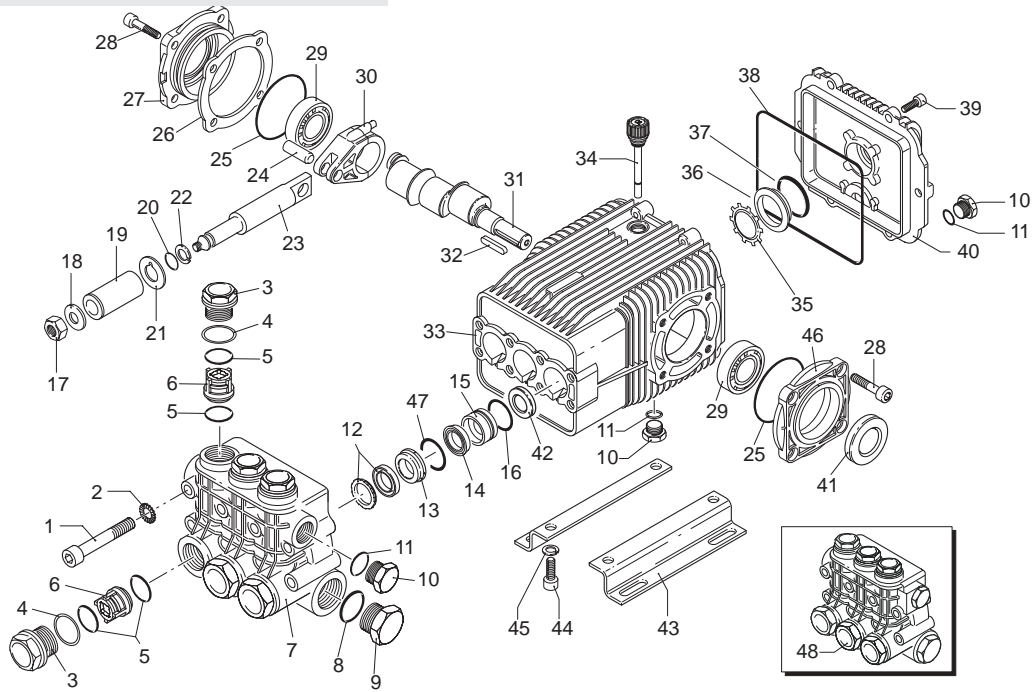

CWX 950/1200/1750 RPM

Pos.	Code	Description	Qty.
1	1941360	Head bolt (442 in/lbs)	8
2	650530	Washer	8
3	1940140	Valve cap (602 in/lbs)	8
4	1941970	Valve cap 1/4" threaded	1
5	1940150	Back-up ring	6
6	1140450	O-Ring	12
7	1949050	Complete valve	6
8	1940021	Pump head	1
9	550350	O-Ring	1
10	1140300	Plug 3/4G	1
11	1940780	Plug 3/8G	3
12	740290	O-Ring	3
13	1940440	High pressure packing w/ring	3
14	1940430	Front piston guide	3
15	1940470	Low pressure seal	3
16	1940450	Rear piston guide	3
17	820490	O-Ring	3
18	1940570	Nut (106 in/lbs)	3
19	1940580	Washer	3
20	1420430	Piston	3
21	880840	O-Ring	3
22	960460	Slinger	3
23	1940120	Back-up ring	3
24	1940070	Guiding piston	3
25	1940060	Piston pin	3
26	1941380	O-Ring	3
27	1941390	0,05 mm shim	1-3
28	1941400	0,10 mm shim	1-3
29	1941410	0,19 mm shim	1-3
30	1941420	0,25 mm shim	1-3
31	1949011	Complete side cover	1
32	850370	Bolt (217 in/lbs)	8
33	1140410	Bearing	2
34	1940050	Con-rod (89 in/lbs)	3
35	1940180	Crankshaft	○□ 1
36	1940530	Crankshaft	▽ 1
37	650250	Key	1
38	1941330	Pump housing	1
39	1140370	Oil cap	1
40	1260430	Snap ring	1
41	1260250	Oil sight glass	1
42	1140450	O-Ring	1
43	1940410	O-Ring	1

Pos.	Code	Description	Qty.
39	1200430	Bolt (89 in/lbs)	6
40	1949010	Complete cover	1
41	820680	Oil seal	1
42	1940560	Oil seal	3
43	1940370	Mounting rail	2
43b	2748	1-1/4" Rail Kit	1
44	1940380	Bolt	4
45	200231	Washer	4
46	1941240	Open bearing support	1
47	1941220	Split support ring	3
48	1949200	Complete pump head	1

Legend		
Ø20	Ø20	Ø20
950 RPM	1200 RPM	1750 RPM
For ○	For □	For ▽
CWX15.17	CWX18.10	CWX15.17

Repair Kits

Water Seals		Valves		Pistons		Oil Seals	
Kit 2782		Kit 2780		Kit 2542		Kit 2781	
Pos.	Qty.	Pos.	Qty.	Pos.	Qty.	Pos.	Qty.
12	3	5	12	17	3	25	2
14	3	6	6	18	3	37	1
16	3			19	3	42	1
51	3			20	3	43	3
				21	3		
				22	3		

Support Seals

Kit 2784	
Pos.	Qty.
13	3
15	3

Special Parts

Code	Description	Qty.
2778	Viton water seals Ø20	1