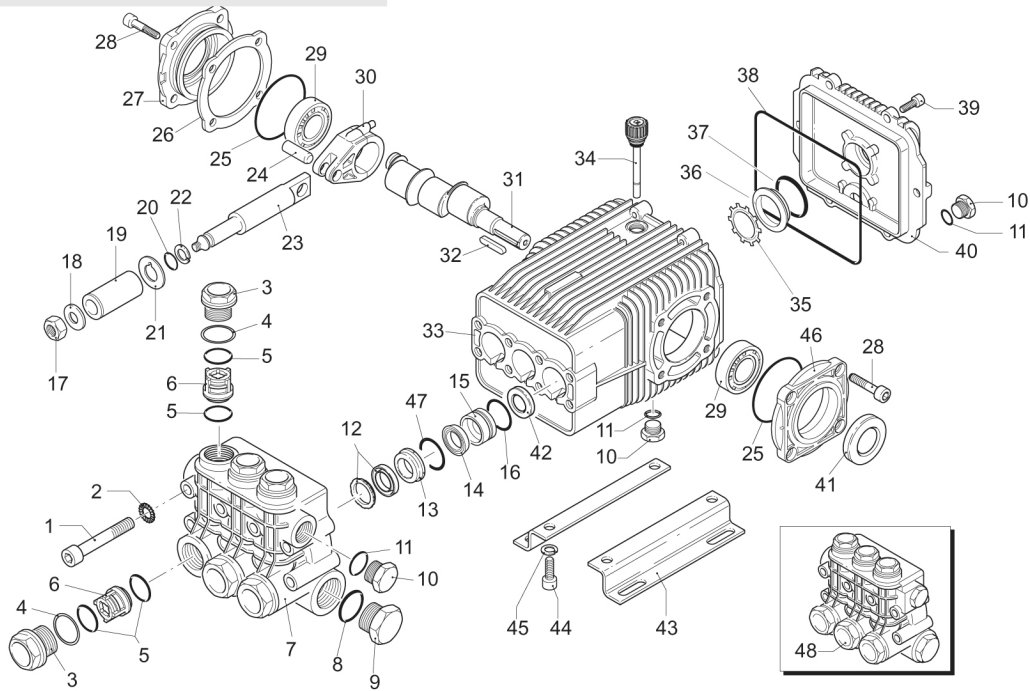

CWX 950/1200/1750 RPM

Pos.	Code	Description	Qty.
1	1941360	Head bolt (442 in/lbs)	8
2	650530	Washer	8
3	1940140	Valve cap (602 in/lbs)	8
4	1941970	Valve cap 1/4" threaded	1
5	1940150	Back-up ring	6
6	1140450	O-Ring	12
7	1949050	Complete valve	6
8	1940021	Pump head	1
9	550350	O-Ring	1
10	1140300	Plug 3/4G	1
11	1940780	Plug 3/8G	3
12	740290	O-Ring	3
13	1940440	High pressure packing w/ring	3
14	1940430	Front piston guide	3
15	1940470	Low pressure seal	3
16	1940450	Rear piston guide	3
17	820490	O-Ring	3
18	1940570	Nut (106 in/lbs)	3
19	1940580	Washer	3
20	1420430	Piston	3
21	880840	O-Ring	3
22	960460	Slinger	3
23	1940120	Back-up ring	3
24	1940070	Guiding piston	3
25	1940060	Piston pin	3
26	1941380	O-Ring	3
27	1941390	0,05 mm shim	1-3
28	1941400	0,10 mm shim	1-3
29	1941410	0,19 mm shim	1-3
30	1941420	0,25 mm shim	1-3
31	1949011	Complete side cover	1
32	850370	Bolt (217 in/lbs)	8
33	1140410	Bearing	2
34	1940050	Con-rod (89 in/lbs)	3
35	1940180	Crankshaft	○□ 1
36	1940530	Crankshaft	▽ 1
37	650250	Key	1
38	1941330	Pump housing	1
39	1140370	Oil cap	1
40	1260430	Snap ring	1
41	1260250	Oil sight glass	1
42	1140450	O-Ring	1
43	1940410	O-Ring	1

Pos.	Code	Description	Qty.
39	1200430	Bolt (89 in/lbs)	6
40	1949010	Complete cover	1
41	820680	Oil seal	1
42	1940560	Oil seal	3
43	1940370	Mounting rail	2
43b	2748	1-1/4" Rail Kit	1
44	1940380	Bolt	4
45	200231	Washer	4
46	1941240	Open bearing support	1
47	1941220	Split support ring	3
48	1949200	Complete pump head	1

Legend		
Ø20	Ø20	Ø20
950 RPM	1200 RPM	1750 RPM
For ○	For □	For ▽
CWX15.17	CWX18.10	CWX15.17

Repair Kits

Water Seals	Valves	Pistons	Oil Seals
Kit 2782	Kit 2780	Kit 2542	Kit 2781
Pos. Qty.	Pos. Qty.	Pos. Qty.	Pos. Qty.
12 3	5 12	17 3	25 2
14 3	6 6	18 3	37 1
16 3		19 3	42 1
51 3		20 3	43 3
		21 3	
		22 3	

Support Seals

Kit 2784	
Pos.	Qty.
13	3
15	3

Special Parts

Code	Description	Qty.
2778	Viton water seals Ø20	1