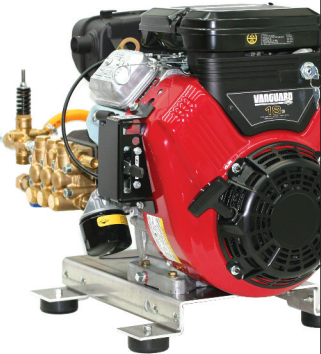

TS-2021 PUMP

5.6 GPM @ 3800 PSI

List \$1,780.00

**CONTRACTOR
\$549.00**

WE PAY SHIPPING

Part # T92021

**18 VANGUARD
ALLISON PUMP**

5.6 GPM @ 3800 PSI
Aluminum Base Plate

List \$2,695.00

**CONTRACTOR
\$1799.00**

Shipping Not Included
Hose & Gun Sold Separately

Part # TNT5638DD

Allison SUPER SKID

5.6 GPM @ 3,500 PSI

200 Degree Hot Water

List \$8,995.00

Regular \$5,995.00

\$4,995.00

Shipping Not Included

Sale Ends 8/17

Part #
E5635EZV

**Save an additional 10% on the following
55 GALLON CHEMICAL DRUM PAKS**

Prodigy - enter part number PRO55

Reg 156.00 - thru 8/17 - \$139.95