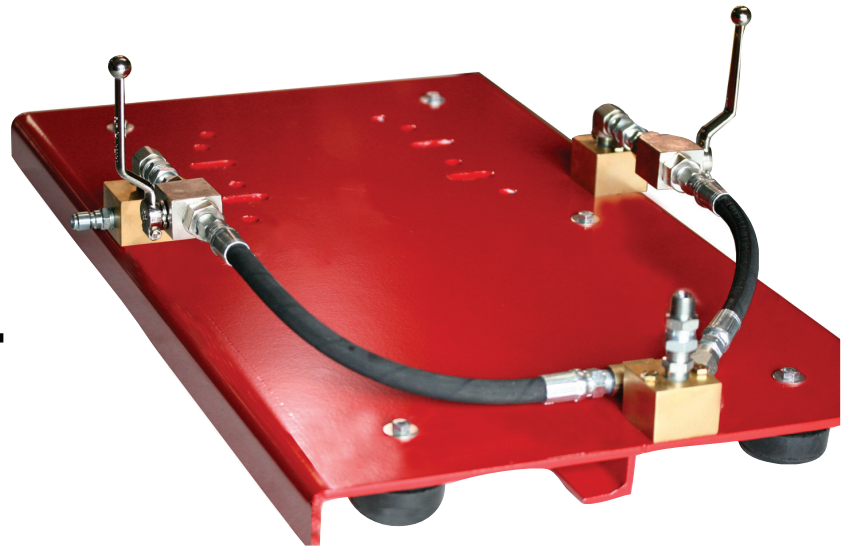

Allison IRON HORSE UNIVERSAL BASE PLATE handles up to 40 HP KOHLER GAS and 35 HP KOHLER DIESEL

- 1/4" STEEL PLATE - POWDER COATED RED
- PRE-DRILLED TO FIT
 - 13 HONDA
 - 14 thru 40 KOHLER
 - 18 thru 31 VANGUARDS
 - 35 KOHLER DIESEL
- Rubber feet provides shock absorption between unit and bed of truck/trailer.
- Buy it bare or with the Dual-gun Set-up that includes ball valves, mounting blocks, Unloader quick-connect fittings and discharge plugs.

Products built for the long haul!

When you see the name...

Allison Iron Horse

you know that sooner or later that product will show up in someone's will!

THAT'S HOW LONG THEY LAST!

Part #	Description	Price
7501	Bare Plate / No Hardware	\$280.00
7502	Plate with Single-Gun Hardware	\$370.00
7503	Plate with Dual-Gun Hardware	\$395.00

Shown with 35 HP Diesel ready for a pump

Shown with 30 HP Kohler ready for a pump

Shown with 18 HP Kohler ready for a pump

Shown with 18 HP Vanguard ready for a pump