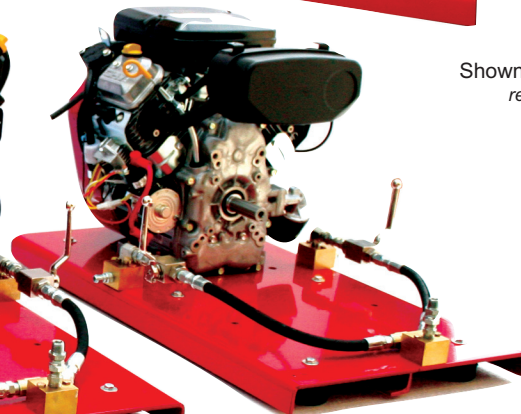

Allison IRON HORSE UNIVERSAL BASE PLATE handles up to 40 HP KOHLER GAS and 35 HP KOHLER DIESEL

- 1/4" STEEL PLATE - POWDER COATED RED
- PRE-DRILLED TO FIT
 - 13 HONDA
 - 14 thru 40 KOHLER
 - 18 thru 31 VANGUARDS
 - 35 KOHLER DIESEL
- Rubber feet provides shock absorption between unit and bed of truck/trailer.
- Buy it bare or with the Dual-gun Set-up that includes ball valves, mounting blocks, Unloader quick-connect fittings and discharge plugs.

Products built for the long haul!

When you see the name...

Allison Iron Horse

you know that sooner or later that product will show up in someone's will!

THAT'S HOW LONG THEY LAST!

Part #	Description	Price
7501	Bare Plate / No Hardware	\$280.00
7502	Plate with Single-Gun Hardware	\$370.00
7503	Plate with Dual-Gun Hardware	\$395.00

Shown with 35 HP Diesel ready for a pump

Shown with 30 HP Kohler ready for a pump

Shown with 18 HP Kohler ready for a pump

Shown with 18 HP Vanguard ready for a pump