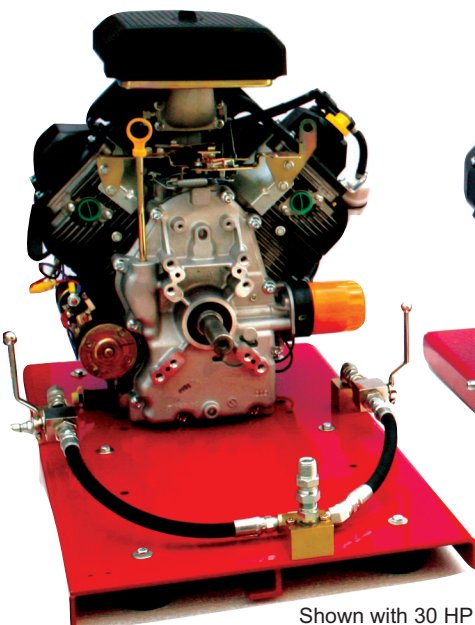

Allison IRON HORSE UNIVERSAL BASE PLATE handles up to 40 HP KOHLER GAS and 35 HP KOHLER DIESEL

- 1/4" STEEL PLATE - POWDER COATED RED
- PRE-DRILLED TO FIT
 - 13 HONDA
 - 14 thru 40 KOHLER
 - 18 thru 31 VANGUARDS
 - 35 KOHLER DIESEL
- Rubber feet provides shock absorption between unit and bed of truck/trailer.
- Buy it bare or with the Dual-gun Set-up that includes ball valves, mounting blocks, Unloader quick-connect fittings and discharge plugs.

Products built for the long haul!

When you see the name...

Allison Iron Horse

you know that sooner or later that product will show up in someone's will!

THAT'S HOW LONG THEY LAST!

Part #	Description	Price
7501	Bare Plate / No Hardware	\$280.00
7502	Plate with Single-Gun Hardware	\$370.00
7503	Plate with Dual-Gun Hardware	\$395.00

Shown with 35 HP Diesel ready for a pump

Shown with 30 HP Kohler ready for a pump

Shown with 18 HP Kohler ready for a pump

Shown with 18 HP Vanguard ready for a pump