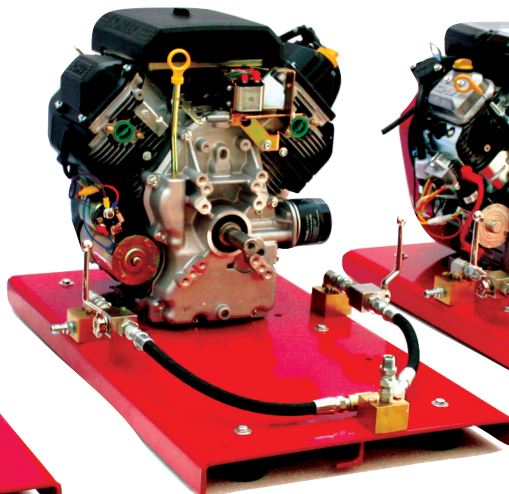

Allison IRON HORSE UNIVERSAL BASE PLATE handles up to 40 HP KOHLER GAS and 35 HP KOHLER DIESEL

- 1/4" STEEL PLATE - POWDER COATED RED
- PRE-DRILLED TO FIT
 - 13 HONDA
 - 14 thru 40 KOHLER
 - 18 thru 31 VANGUARDS
 - 35 KOHLER DIESEL
- Rubber feet provides shock absorption between unit and bed of truck/trailer.
- Buy it bare or with the Dual-gun Set-up that includes ball valves, mounting blocks, Unloader quick-connect fittings and discharge plugs.

Products built for the long haul!

When you see the name...

Allison Iron Horse

you know that sooner or later that product will show up in someone's will!

THAT'S HOW LONG THEY LAST!

Part #	Description	Price
7501	Bare Plate / No Hardware	\$280.00
7502	Plate with Single-Gun Hardware	\$370.00
7503	Plate with Dual-Gun Hardware	\$395.00

Shown with 35 HP Diesel ready for a pump

Shown with 30 HP Kohler ready for a pump

Shown with 18 HP Kohler ready for a pump

Shown with 18 HP Vanguard ready for a pump