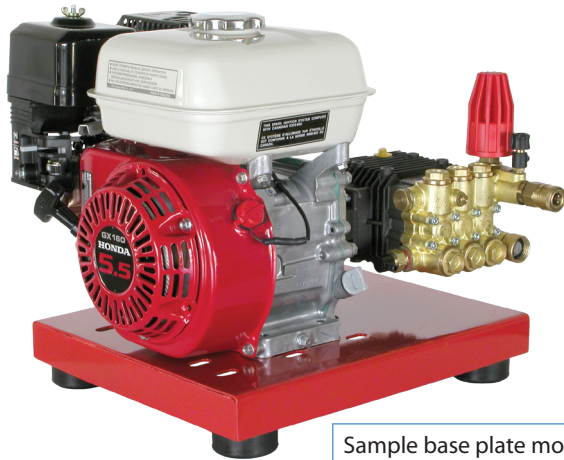

## BASE PLATES

**Turn any Power Washer into a truck or trailer mount unit.** Has 4 rubber feet that can be bolted through to mount to trailer bottom.

Sample base plate mount

**Dimensions**

W13.625" x L18.125" x H1.75"