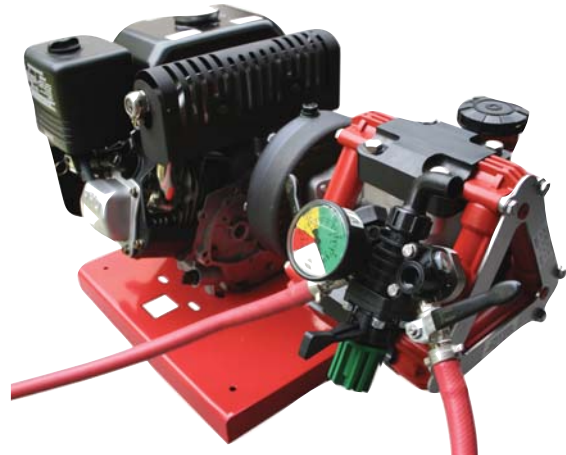

CYCLONE
BY: **ALLISON**

**PUMPS CHLORINE
UP TO 10 GPM & UP TO 300 PSI**

Regular Price $2,695.00

Best Buy in the Industry!

$1,995.00

**12 VOLT BURNER
DIAGNOSTIC CENTER**

It will tell you in 2 seconds what it would normally take 2 hours to figure out on your own. A very simple wiring job using the enclosed instructions will have you up and running with a complete 12 volt burner diagnostic center on your machine in 'no time flat.'