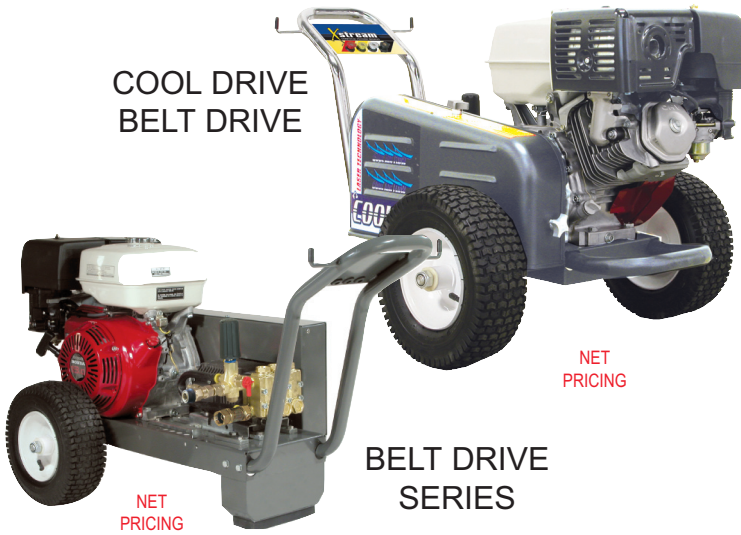

EnviroSpec

751 MLK Highway
Homerville, GA 31634

PRSRRT STD
U.S. POSTAGE
PAID
PPCO

PRESSURE WASHERS 2008 MODEL CLEARANCE

BUY BELOW OUR COST!

Model	PSI/GPM	PUMP	Avail.	Price
CD2021C Cool Drive / Belt Drive	2500/5.6 ZongShen	TS2021	1	$1034.62
1511C Belt Drive	3500/4.0 ZongShen	TS1511	1	$865.03
9813 / 13 HP Honda with Direct Drive Cart / no pump			9	$455.00
9831 / 13 HP ZongShen on Direct Drive Cart / no pump			9	$285.00

FREE FREIGHT ON 6 EACH
'MIX & MATCH'
55 GALLON DRUM PACKS
OF OUR INDUSTRY FAMOUS
'GREEN' CHEMICALS
FORMULATED BY
MOBILE WASHERS *for* MOBILE WASHERS

TS-1511 GENERAL PUMP

The #1 Selling Pump for Cold Water Units

List Price $1350.00

You Pay $298.00

**4.0 GPM
@
3500 PSI**

Net Price
Limited
Quantities