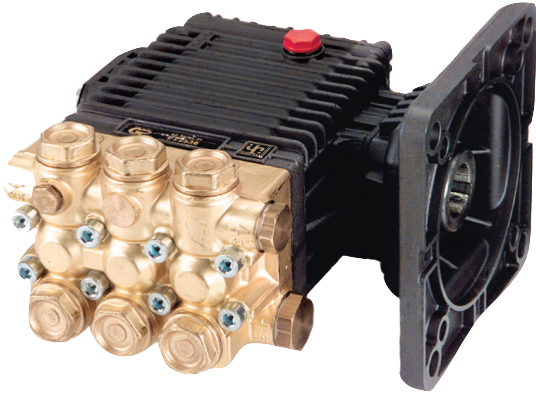

PART #	DESCRIPTION	PRICE
1313	HOLDS 50' of 3/8" 1-wire	\$ 54.95
1314	HOLDS 100' of 3/8" 1-wire	\$ 65.93
1315	HOLDS 150' of 3/8" 1-wire	\$ 76.92
1316	HOLDS 200' of 3/8" 1-wire	\$ 87.91
REPLACEMENT SWIVELS		
1008	SWIVEL, FITS #1313, 1314	\$ 17.53
1001	SWIVEL, FITS #1315, 1316	\$ 17.53
REPLACEMENT HANDLE		
1002	REPLACEMENT HANDLE	\$ 5.66

A Direct Replacement for the EZ3040G

List Price \$1028.00

You Pay \$234.00

Net Price
Limited
Quantities

The EZ4040 is the most popular, most widely used pump for direct drive units in the MOBILE WASH INDUSTRY