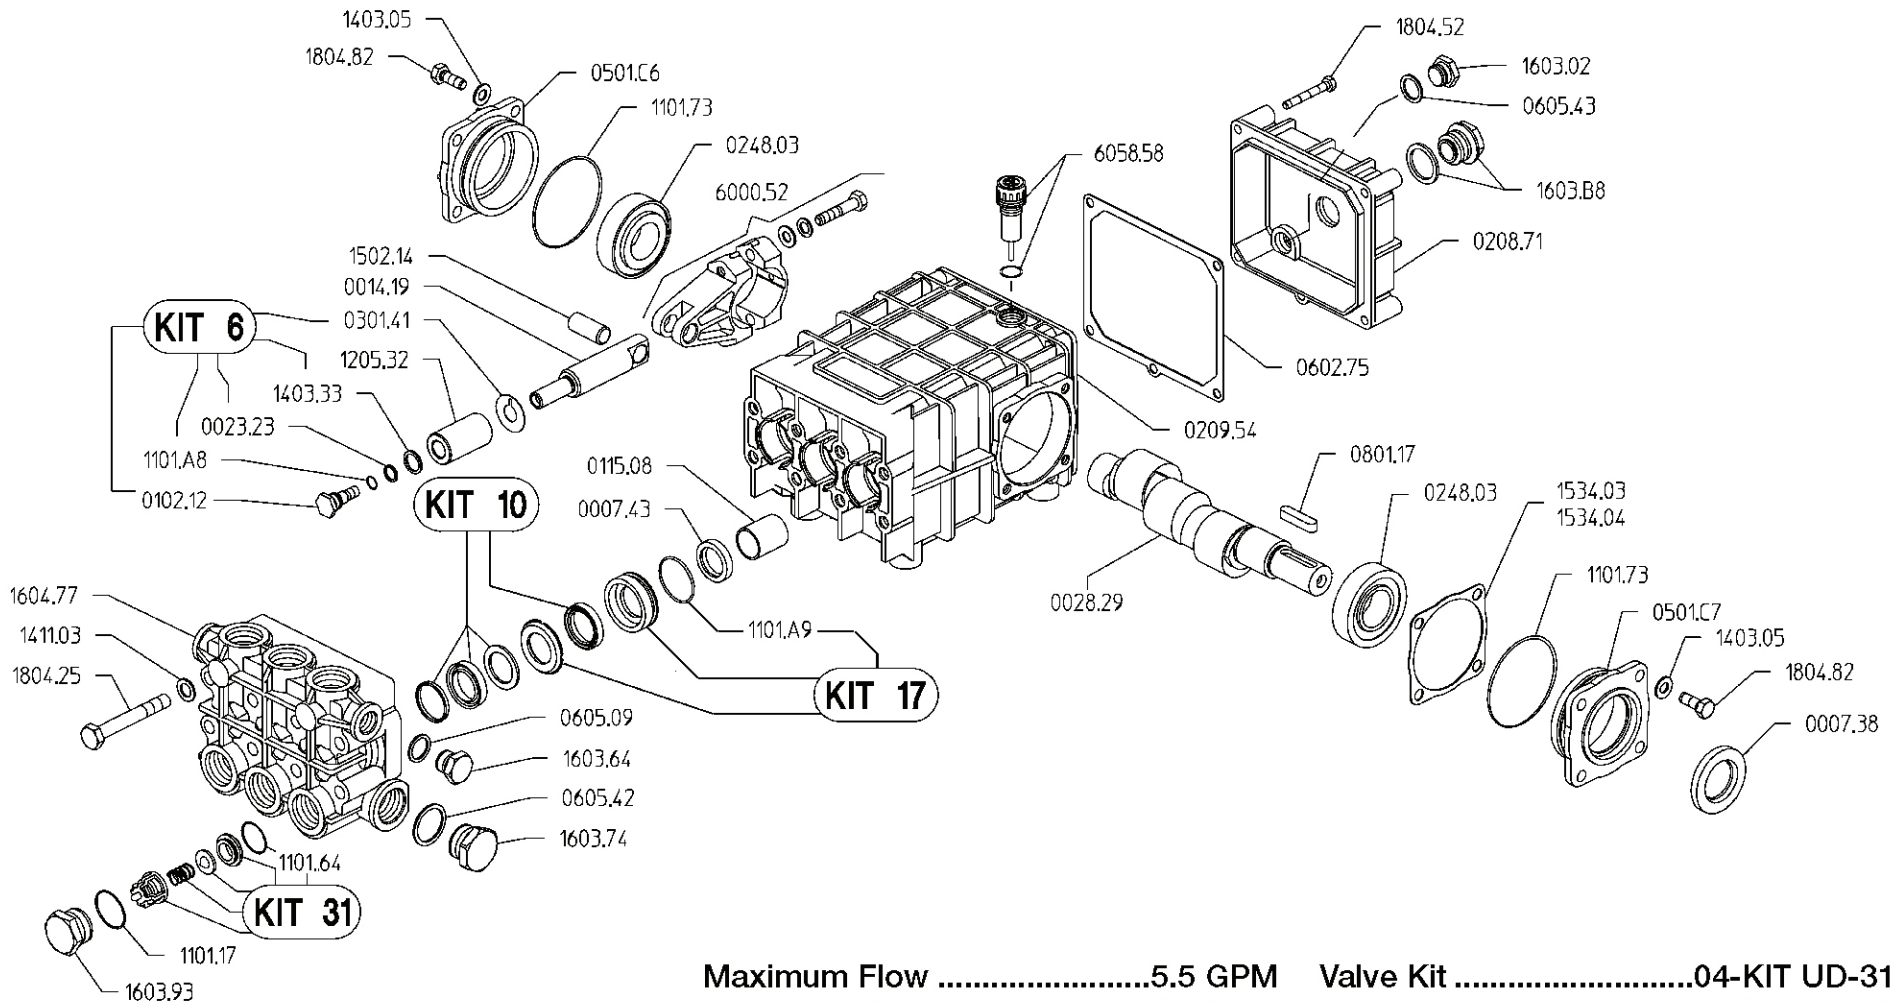

# ALLISON PUMPS

**START EACH ITEM NUMBER WITH 'AIH'**

Maximum Flow .....5.5 GPM  
 Maximum Pressure .....4000 PSI  
 Rated Pump Speed .....1450 RPM  
 Oil Capacity .....40 oz.

or SAE 30W  
 Non-Detergent Oil

Valve Kit .....04-KIT UD-31  
 Seal Kit.....04-KIT UD-10  
 Brass Kit .....04-KIT UD-17  
 Plunger Bolt Kit .....04-KIT UD-6  
 Plunger Part # .....04-1205.32  
 Plunger Diameter.....22 MM

**14AU5640**