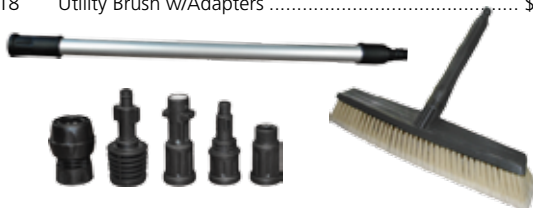

## BRUSHES

- PW3122 Gear Driven Swivel Joint Rotary Brush w/Adapters ..... \$26.95

- PW3218 Utility Brush w/Adapters ..... \$9.95

- PW3200 Siding Deck Broom w/20" Fixed Ext. w/Adapters..... \$22.95

## 2 PC. EXTENSION / LIQUID SOAP DISPENSER

- PW3300 20" Aluminum Fixed & Swivel Extensions..... \$10.95

- PW3310 24" Aluminum Coated Fixed & Swivel Extensions ..... \$23.95

- PW3800 Liquid Soap Dispenser..... \$9.95