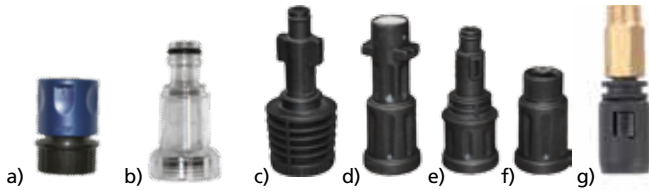

Pressure Washers Accessories

Suggested Retail Price

ADAPTERS

- a) PW3082301 Garden Hose Quick Connect Adapter..... $1.95
- b) PW3082130 Quick Connect Garden Hose Fitting..... $1.95
- c) PW40788 AR Blue Clean Bayonet Adapter $1.95
- d) PW0435 Karcher Bayonet Adapter $1.95
- e) PW0450 Power Washer Bayonet Adapter $1.95
- f) PW0421 22mm M x 1.5 F Adapter $1.95
- g) PW3082750 22mm Adapter $5.95