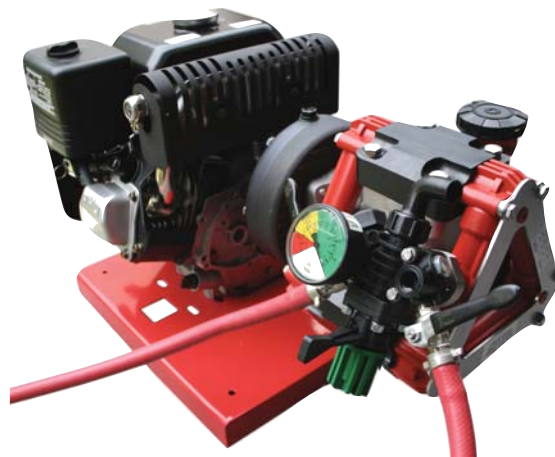

**PUMPS CHLORINE
UP TO 10 GPM & UP TO 300 PSI**

Regular Price $2,695.00

Best Buy in the Industry!

$1,995.00