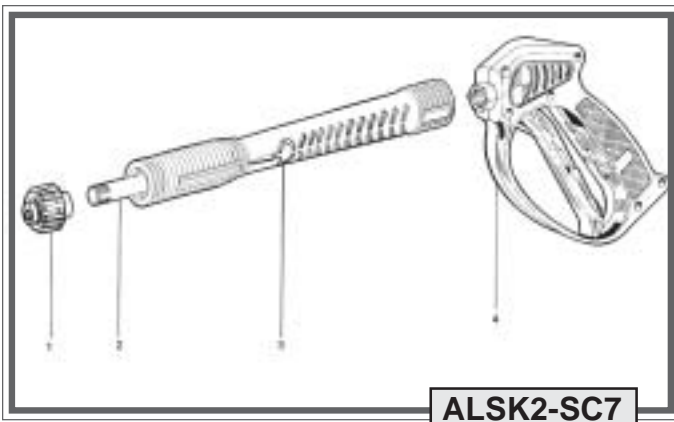

“SK2” Trigger Gun with SC7 Handle

ALSK2-SC7

POS	CODE	QTY	DESCRIPTION
1	AL450	1	Fix quick coupling (F.Q.C.)
2	017-471346	1	364 mm (14,3") S.S. pipe
	011-471132	1	364 mm (14,3") zinc. pipe
3	017-160168	1	SC7 ext body
4	ALSK2	1	3/8 FEM. GAS SK2 trigger gun