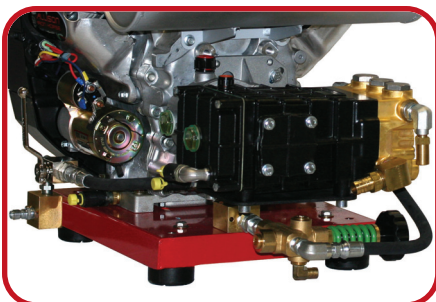

# DUAL PUMPER STANDARD

*Allison*  
WARHORSE

1-800-346-4876

PART #	FLOW	PSI
40U07045	7.0	4,500
40C86040	8.6	4,000
40C93036	9.3	3,600
40A11032	11.0	3,200
40A11730	11.7	3,000
40U12527	12.5	2,700
40U13525	13.5	2,300

Top Mount  
Dripless Oil Filter

Tiny Tach  
& Hour Meter

The Industry's  
BEST PUMPS

7,500 PSI  
BALL VALVES

The Industry's  
Best Unloaders

## ACTUAL SIZE COMPARISONS

THE NEW  
14 HORSEPOWER  
KOHLER

THE POPULAR  
18 HORSEPOWER  
VANGUARD

THE MASSIVE  
40 HORSEPOWER  
KOHLER

THE POPULAR  
18 HORSEPOWER  
KOHLER

j.allison  
**Signature**  
Warhorse Series