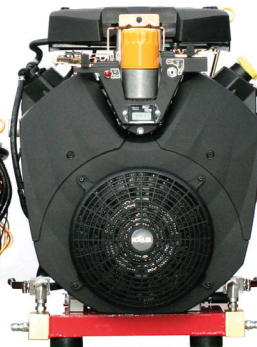

Top Mount  
Dripless Oil Filter

Tiny Tach  
& Hour Meter

The Industry's  
BEST PUMPS

7,500 PSI  
BALL VALVES

The Industry's  
Best Unloaders

## ACTUAL SIZE COMPARISONS

THE NEW  
14 HORSEPOWER  
KOHLER

THE POPULAR  
18 HORSEPOWER  
VANGUARD

THE MASSIVE  
40 HORSEPOWER  
KOHLER

THE POPULAR  
18 HORSEPOWER  
KOHLER

j.allison  
**Signature**  
Warhorse Series