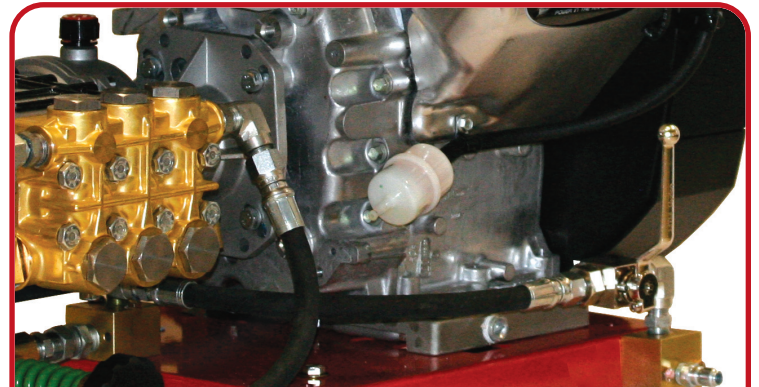

# DUAL PUMPER STANDARD

*Allison*  
WARHORSE

1-800-346-4876

PART #	FLOW	PSI
40U07045	7.0	4,500
40C86040	8.6	4,000
40C93036	9.3	3,600
40A11032	11.0	3,200
40A11730	11.7	3,000
40U12527	12.5	2,700
40U13525	13.5	2,300

Top Mount  
Dripless Oil Filter

Tiny Tach  
& Hour Meter

The Industry's  
BEST PUMPS

7,500 PSI  
BALL VALVES

The Industry's  
Best Unloaders

## ACTUAL SIZE COMPARISONS

THE NEW  
14 HORSEPOWER  
KOHLER

THE POPULAR  
18 HORSEPOWER  
VANGUARD

THE MASSIVE  
40 HORSEPOWER  
KOHLER

THE POPULAR  
18 HORSEPOWER  
KOHLER

j.allison  
**Signature**  
Warhorse Series

## 40 HORSE POWER

...real horses - not your typical  
overworked, underpowered,  
some times running pressure washer!

**FLOWS TO 13.5 GPM**

**PRESSURES TO  
4,500 PSI**

*'Power in the hands of a few'*

1-800-346-4876