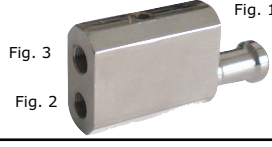

#1202 1' Whip
 You will also need 1 each QS8FB Coupler

Regular Price \$7.47

<< SALE
\$4.95

Regular Price \$21.32

SALE >>
\$14.37

Regular Price \$19.71

<< SALE
\$12.45

TROMBONE

- Push for Hi-Pressure - Pull for Soap
- Lance attaches at Fig. 1
- Soap Noz. at Fig. 2
- Press Noz. at Fig. 3

#7775

Regular Price \$19.97

SALE >>
\$11.95

SIPHON PUMPS

• Pumps 7 GPM

#686H 55 Gal. Heavy Duty

ALLISON REEL SWIVEL

- Rated to 5,000 PSI
- 3/8" FPT for machine to reel hose
- 1/2" FPT that connects it to the reel

#1591 Swivel

Regular Price \$31.36

<< SALE
\$19.95

Regular Price \$34.78

SALE >>
\$18.95

ALLISON HI-TECH 501