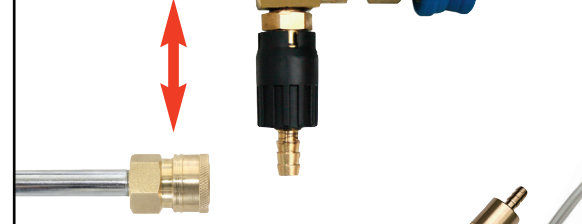

#BCS58 3-10 GPM - Includes Injector & Noz. Set