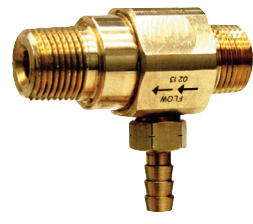

27%

SUDS SUCKER

- Ready-To-Go injectors come with Quick Connects, filter & chem line
- All come with Ceramic Ball

Injector Only (shown)
 #1441 2-5 GPM, Non-Adj.
 #1443 5-8 GPM, Non-Adj.

Regular Price \$17.88

SALE >>
\$9.95

Regular Price \$34.85

<< SALE
\$19.95

24%

SUDS SUCKER

Includes Ceramic Chlorine/Acid Ball

#1511 2-5 GPM, Non-Adj.
 #1512 5-8 GPM, Non-Adj.

33%

SUPER SUDS SUCKER

The industry's #1 selling chemical injector
 • Draws Chemical with 300' of HP hose
 • For machines from 2 GPM to 10 GPM

#1964

Regular Price \$69.67

SALE >>
\$49.95

Regular Price \$6.89

<< SALE
\$3.95

5-GAL BUCKET LIDS

5-LWS With spout

O'Ring Pick

- For removing o-rings from Check Valves & Quick Connects

#1600

GUN WHIPS

- By installing this 4000 PSI whip you will be extending the life of the quick connect coupler by at least 10 times.